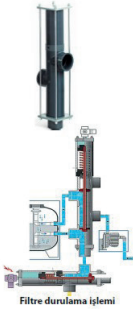

Besgo 3-Way Valve

You can save energy and costs with the Besgo 3-way valve. It is used in the filter rinsing process.

"The same filtration system can be used in two different pools or jacuzzis (with two 3-way valves). Two different water attractions can be created with one pump."