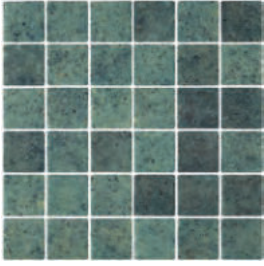

DIGITAL

31 x 31 cm

Kod

Birim fiyatı
euro

Matt Jade 5x5
Matt Hanoi 5x5
Matt Snow 5x5
Matt Cloud 5x5
Matt Sand 5x5

JADE50AY
HANO50AY
SNOW50AY
CLOU50AY
SAND50AY

LFS
LFS
LFS
LFS
LFS

33.4 x 33.4 cm

Itaca
Corfú
Delfos
Elba

ITAC25Y
CPRF25Y
DLFS25Y
ELBA25Y

LFS
LFS
LFS
LFS

MATT JADE

DEĞERLİ MÜŞTERİLERİMİZ FLUIDRA KATALOGDAKİ ÜRÜNLERE VE YEDEK PARÇALARA %5 ZAM GELMİŞTİR.