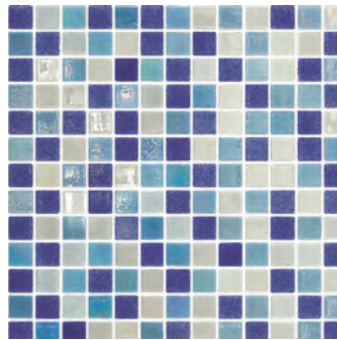

POOL GLASS MOSAICS

Premium Pearl Finish Mix (sea)

33.4 x 33.4 cm

Code Unit price1 euro

- Baltic
- Adriatic
- Arctic
- Pacific
- Indico
- Bali
- Bahamas
- Murano
- Martinique

BALT25Y	75.00
ADRI25Y	75.00
PLUS 25Y	75.00
PACI25Y	60.00
INDI25Y	75.00
BALI25Y	75.00
BAHA25Y	60.00
MURA25Y	75.00
MARCH 25	75.00

Adriatic

33% G320 / 33% G305 / 33% NIEBLA MENTA

80% 202 / 20% G326