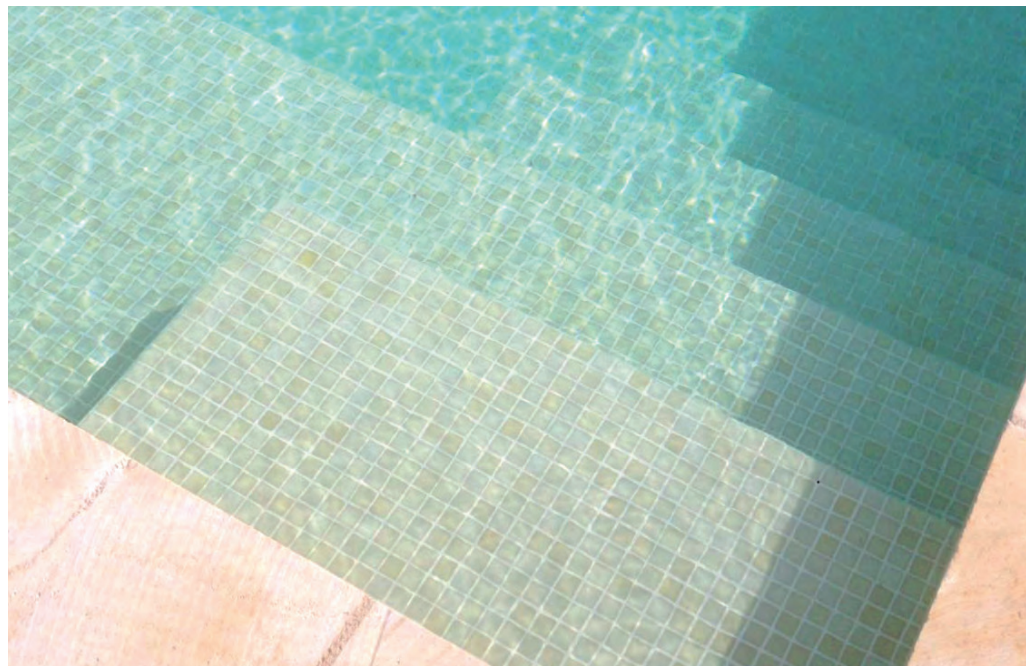

Beach effect

25x25 mm

	Code	Unit Price EURO
Ivory	54316	39.00
Brown	54324	39.00
Salmon	54315	39.00
C3 Mato	64359	66.00

54324