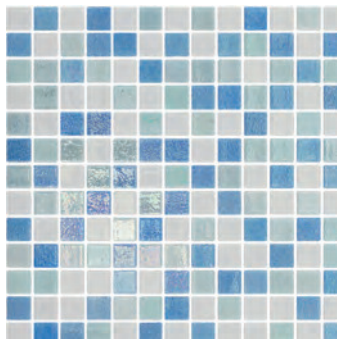

POOL GLASS MOSAICS

Premium Pearl Finish Mix (sea)

33.4 x 33.4 cm

Code Unit price1 euro

- Baltic
- Adriatic
- Arctic
- Pacific
- Indico
- Bali
- Bahamas
- Murano
- Martinique

BALT25Y	75.00
ADRI25Y	75.00
PLUS 25Y	75.00
PACI25Y	60.00
INDI25Y	75.00
BALI25Y	75.00
BAHA25Y	60.00
MURA25Y	75.00
MARCH 25	75.00

BALTIC