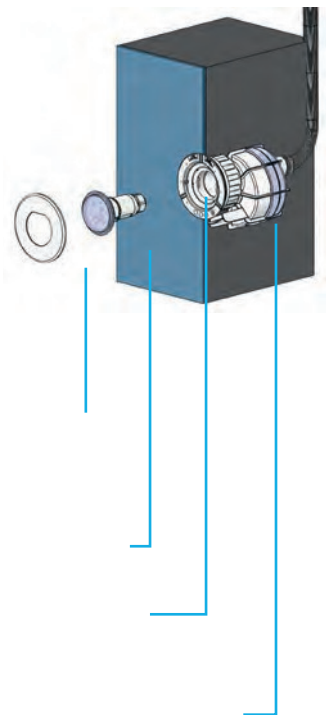

Swimming pool type

CONCRETE

LINER

Easy Assembly

FlexiBulb
77572 FlexiPure frame
59813 Beehives

Flexi Bulb
77573 FlexiPure frame
77579 Beehives

Conclusion

FLEXI PURE

FlexiveFlexiMiniPure^

CONCRETE

LINER

F1BERGLASS

FLEXIMINI PURE

Smart and easy Pool Lighting

Explore our product range.

	CONTROL SYSTEM1	OPEN COLOUR	Retrofit Lamp	Hive Assembly made_	ASSEMBLY TYPE 1 Surface Mount Edilmi_	To the nozzle Assembled	To the pipe Assembled
CONNECT	 Fluidra Pool Application1	 All	 Flexi & FlexiMini	 FlexiHouse & FlexiMini Hive	 FlexiSlim	 FlexiRapid, FlexiMini Nozzle L & S	 FlexiMini Pipe
	 Plug & Play Remote control	 RGB	 PAR56, Flexi & FlexiMini	 FlexiHouse & FlexiMini Hive	 FlexiSlim	 FlexiRapid, FlexiMini Nozzle L & S	 FlexiMini Pipe
	 On/Off	 W/WW	 Flexi & FlexiMini	 FlexiHouse & FlexiMini Hive	 FlexiSlim	 FlexiRapid, FlexiMini Nozzle L & S	 FlexiMini Pipe
ESSENTIAL	 RC1100 Remote control	 RGB RC1100	 PAR56	 PAR56 Projector	 Flat Projector	 Rapid Projector	
	 RC1100 Remote control + Range Extender	 RGB	 PAR56	 PAR56 Projector & Mini Hive	 Flat Projector	 Rapid Projector	 Mini Wall Pipe
	Turning on and off	 W/WW	 PAR56	 PAR56 Projector & Mini Hive	 Flat Projector	 Rapid Projector	 Mini Wall Pipe

LumiPlus Flexi & FlexiMini

COMPACT DESIGN,
MAX 1 CANDLE SPECIALIZED

CREATE YOUR LIGHTING IN 1K1 STEPS

LumiPlus Flexi and FlexiMini floodlights are two-component underwater floodlights: an LED and a frame. Flexi floodlights can be surface-mounted in a housing, nozzle, or surface, while FlexiMini floodlights can be mounted in a housing, nozzle, or a concrete passageway (pipe).