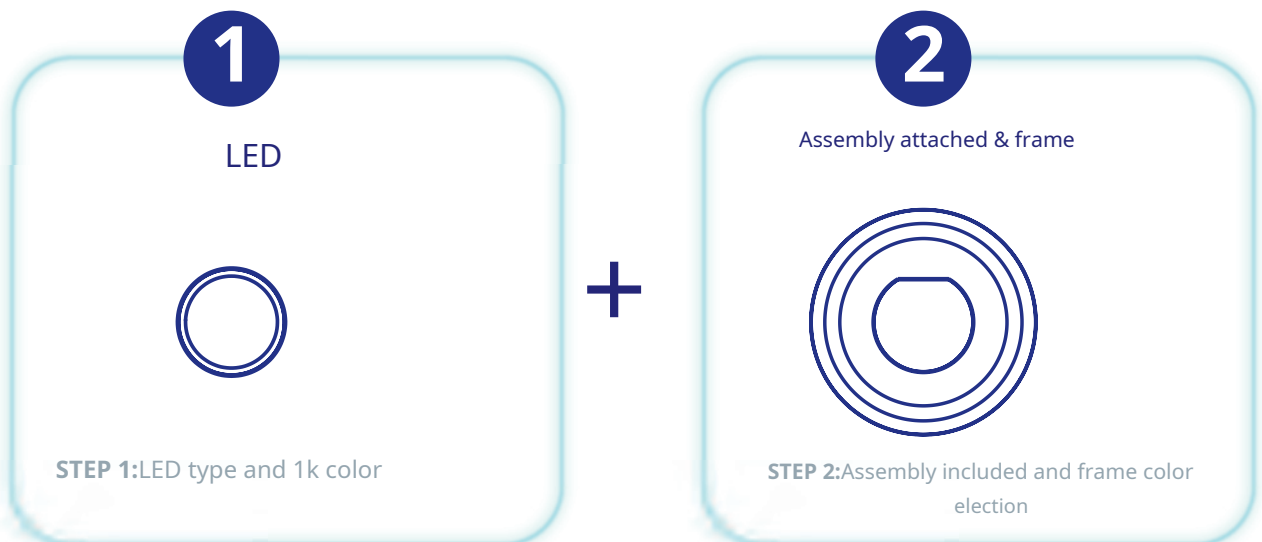

CREATE YOUR LIGHTING IN 1K1 STEPS

LumiPlus Flexi and FlexiMini floodlights are two-component underwater floodlights: an LED and a frame. Flexi floodlights can be surface-mounted in a housing, nozzle, or surface, while FlexiMini floodlights can be mounted in a housing, nozzle, or a concrete passageway (pipe).

Create your own projector by following the next two steps: