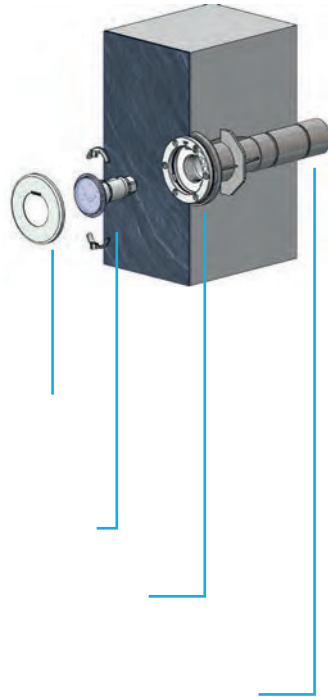

FlexiveFlexiMiniPure^

CONCRETE

LINER

F1BERGLASS

FLEXIMINI PURE