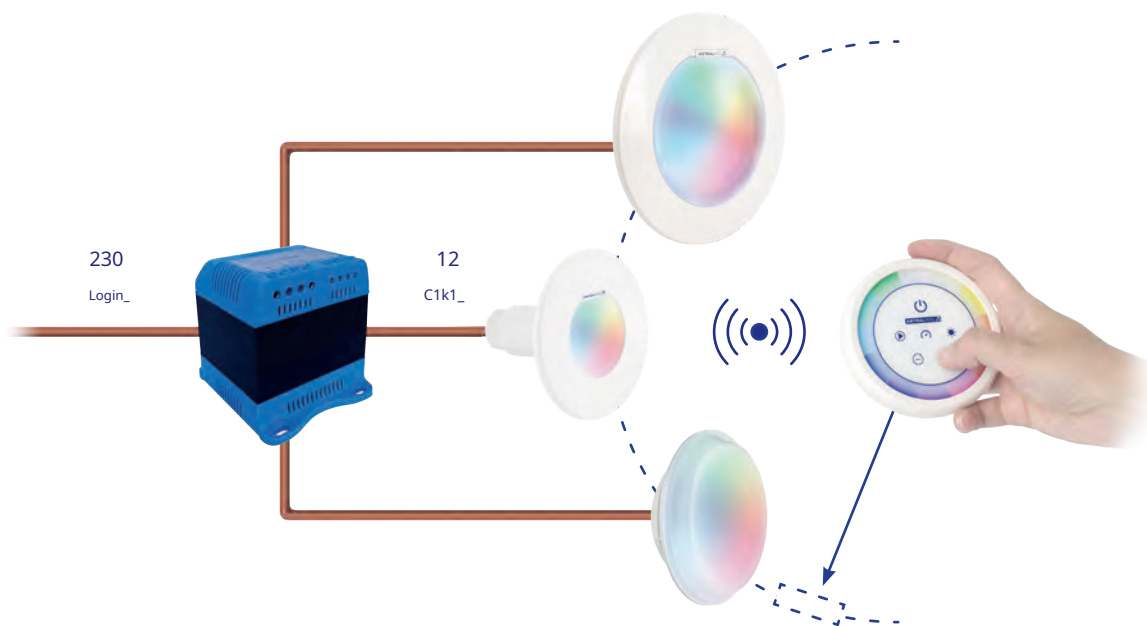

LumiPlus Plug&Play

12 COLORS	8 SERIES	8 SPEEDS	 ABBREVIATION	15 SIGNAL PER METER

LumiPlus Flexi