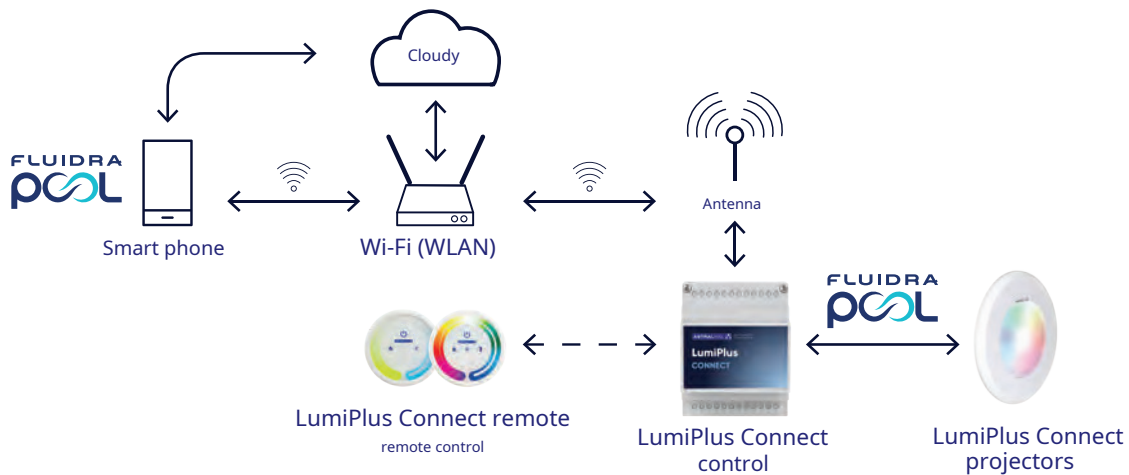

FROM EVERYWHERE ALWAYS CONTROL

Integrate our system effortlessly. The Fluidra Pool ecosystem allows for centralized control of your pool via the Fluidra Pool app, wherever you are. Create a captivating pool environment with color customization, set schedules, and easily select colors or sequences.

VER1ML1L1 E WE ARE FOCUSING

Experience energy efficiency like never before with our innovative solution. Easily schedule the on and off times of your lights and take control of the light level with our dimming feature. LumiPlus Connect two watts

It is available in sufficient power and is designed to adapt to every area and pool size, providing the perfect lighting solution.

POOL LED LIGHTING

LumiPlus Connect

 Absolute control from everywhere.	 Programming from anywhere Programming	 Dimmer Feature
 Ability to change color.	 Color change speed control	 alexa Alexa-compatible voice control.

Fluidra Pool App1 (iOS/Android) with smartphone control 

Light color	lumen	Lighting area*
	2,750 lm	20-25 meters ₂
	4,300 lm	25-35 meters ₂
	2,000 lm	20-25 meters ₂
	2,500 lm	20-25 meters ₂
	3,500 lm	25-35 meters ₂