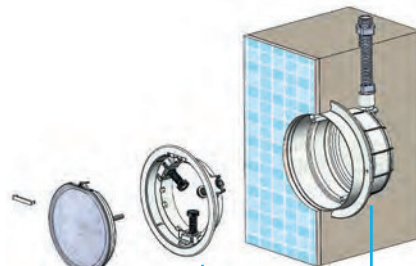

FLEXI AND FLEXIMINI PURE

DISCOVER HOW EASY ASSEMBLY WAS:

Swimming pool type

CONCRETE

LINER

Easy Assembly

FlexiBulb
77572 FlexiPure frame
59813 Beehives