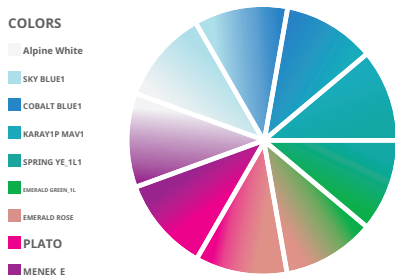

> COMPACT AND POWERFUL LAMPS: ADJUSTABLE AMBIENT LIGHTING!

Free and creative: NL LED lighting with its RGBW technology. geKovan is a color variant and ambient lighting. It presents option i.