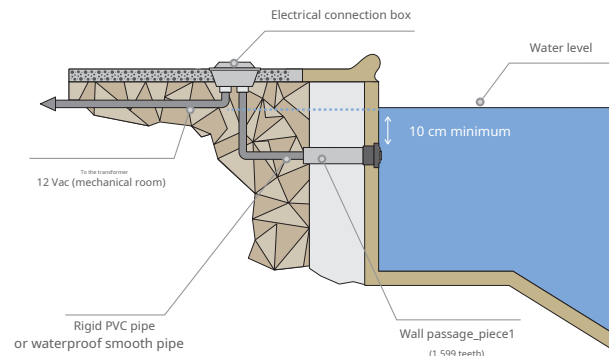

Compact: It provides a perfectly intelligent and aesthetically pleasing look to the pool and is compatible with all types of pool cleaning robots (it does not have a height that would obstruct cleaning robots).