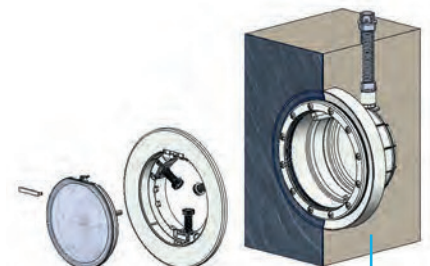

Swimming pool type

CONCRETE

LINER

Easy Assembly

FlexiBulb
77572 FlexiPure frame
59813 Beehives

Flexi Bulb
77573 FlexiPure frame
77579 Beehives

Conclusion

FLEXI PURE