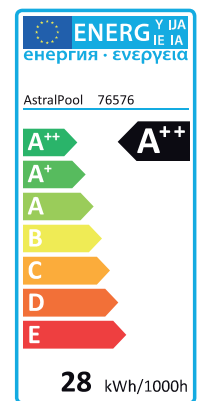

Previous label

The best solution for LED9s is the mid-range 1n1z

To provide additional information to both installers and customers. The inclusion of a QR code provides access to the European EPREL database, where detailed product specifications are available.

To encourage advancements in lighting technology by facilitating the implementation of a new energy classification system.

To increase the monitoring of products manufactured within the EU through the use of QR codes.

The new classification should be indicated on the label and on the unit packaging, as well as in catalogs and product data sheets, using the following symbol: