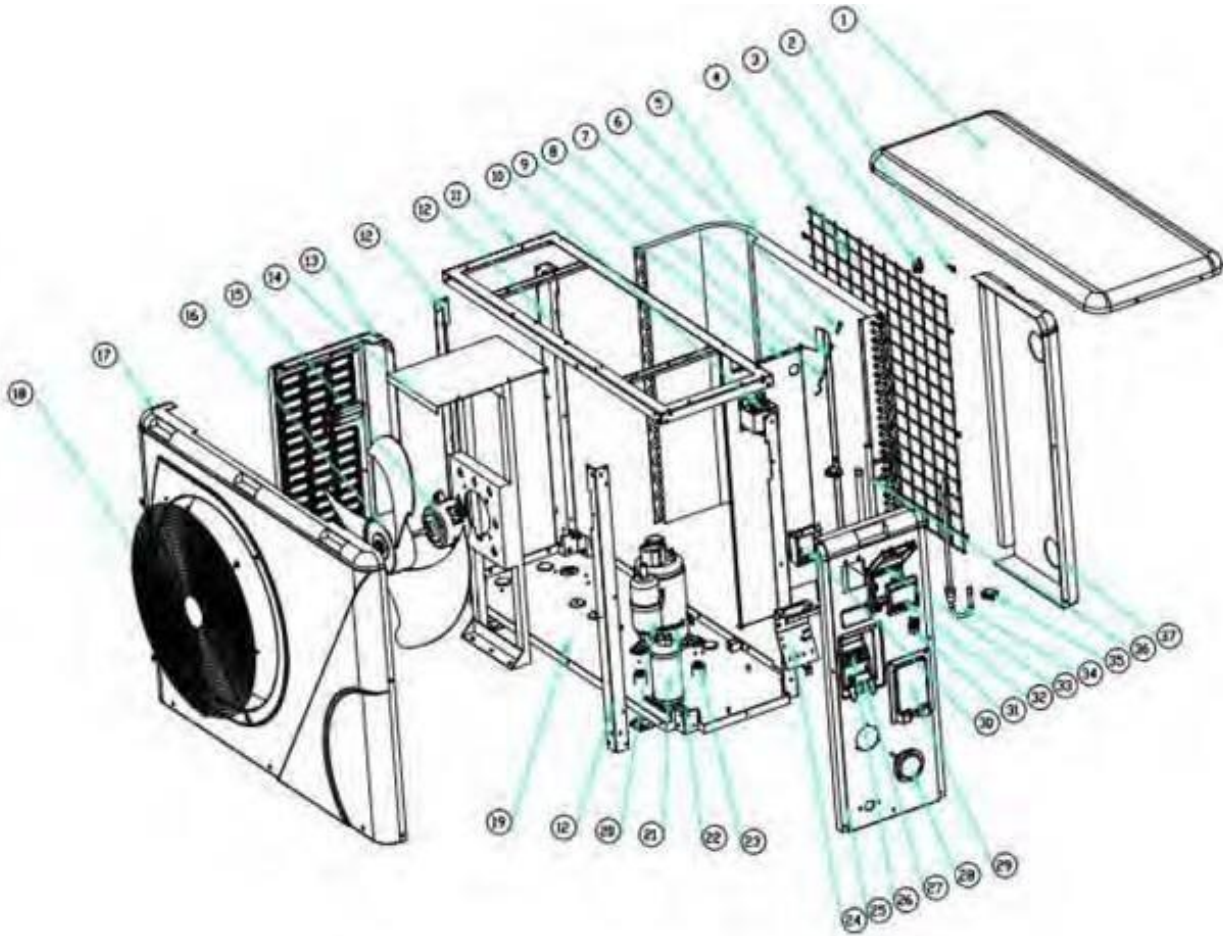

ELYO SMART NN ISI POMPASI Model 68771(12 kW)