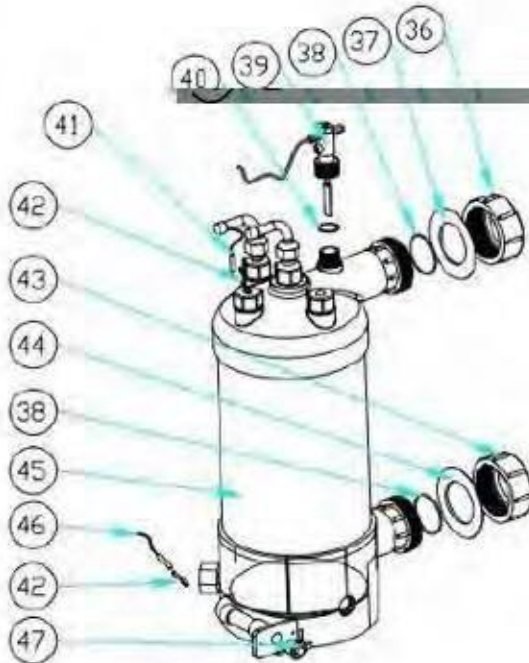

ELYO SMART NN ISI POMPASI Model 68771(12 kW)