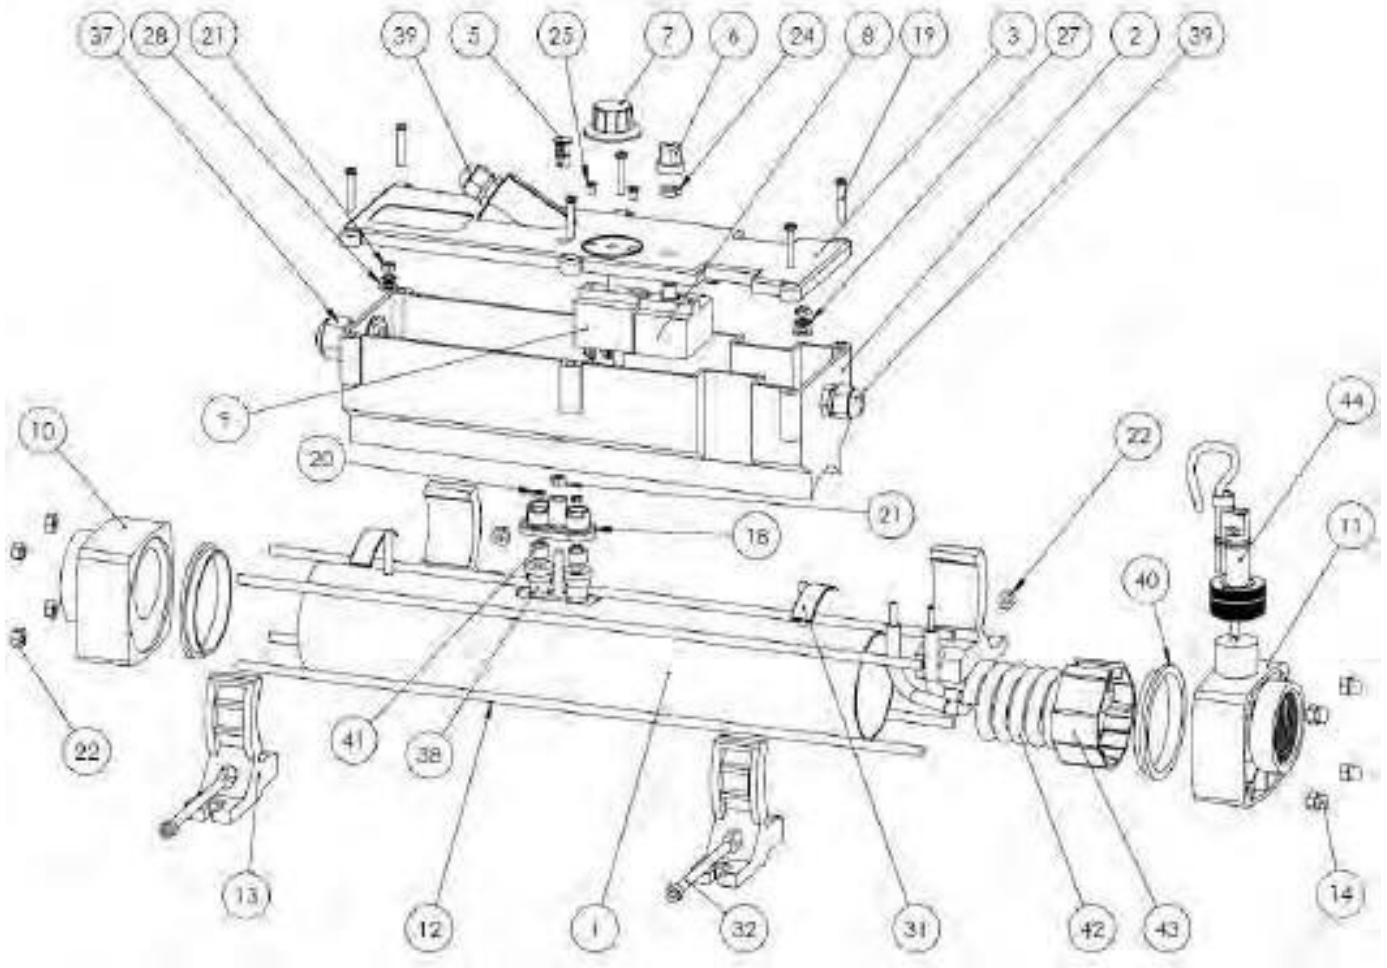

ELECRO FLOW LINE ELEKTRİKLİ ISITICI

Model 8T36B, 8T39B, 8T3AB, 8T3BB, 8T3CB, 836B, 839B, 83AB, 83BB, 83CB