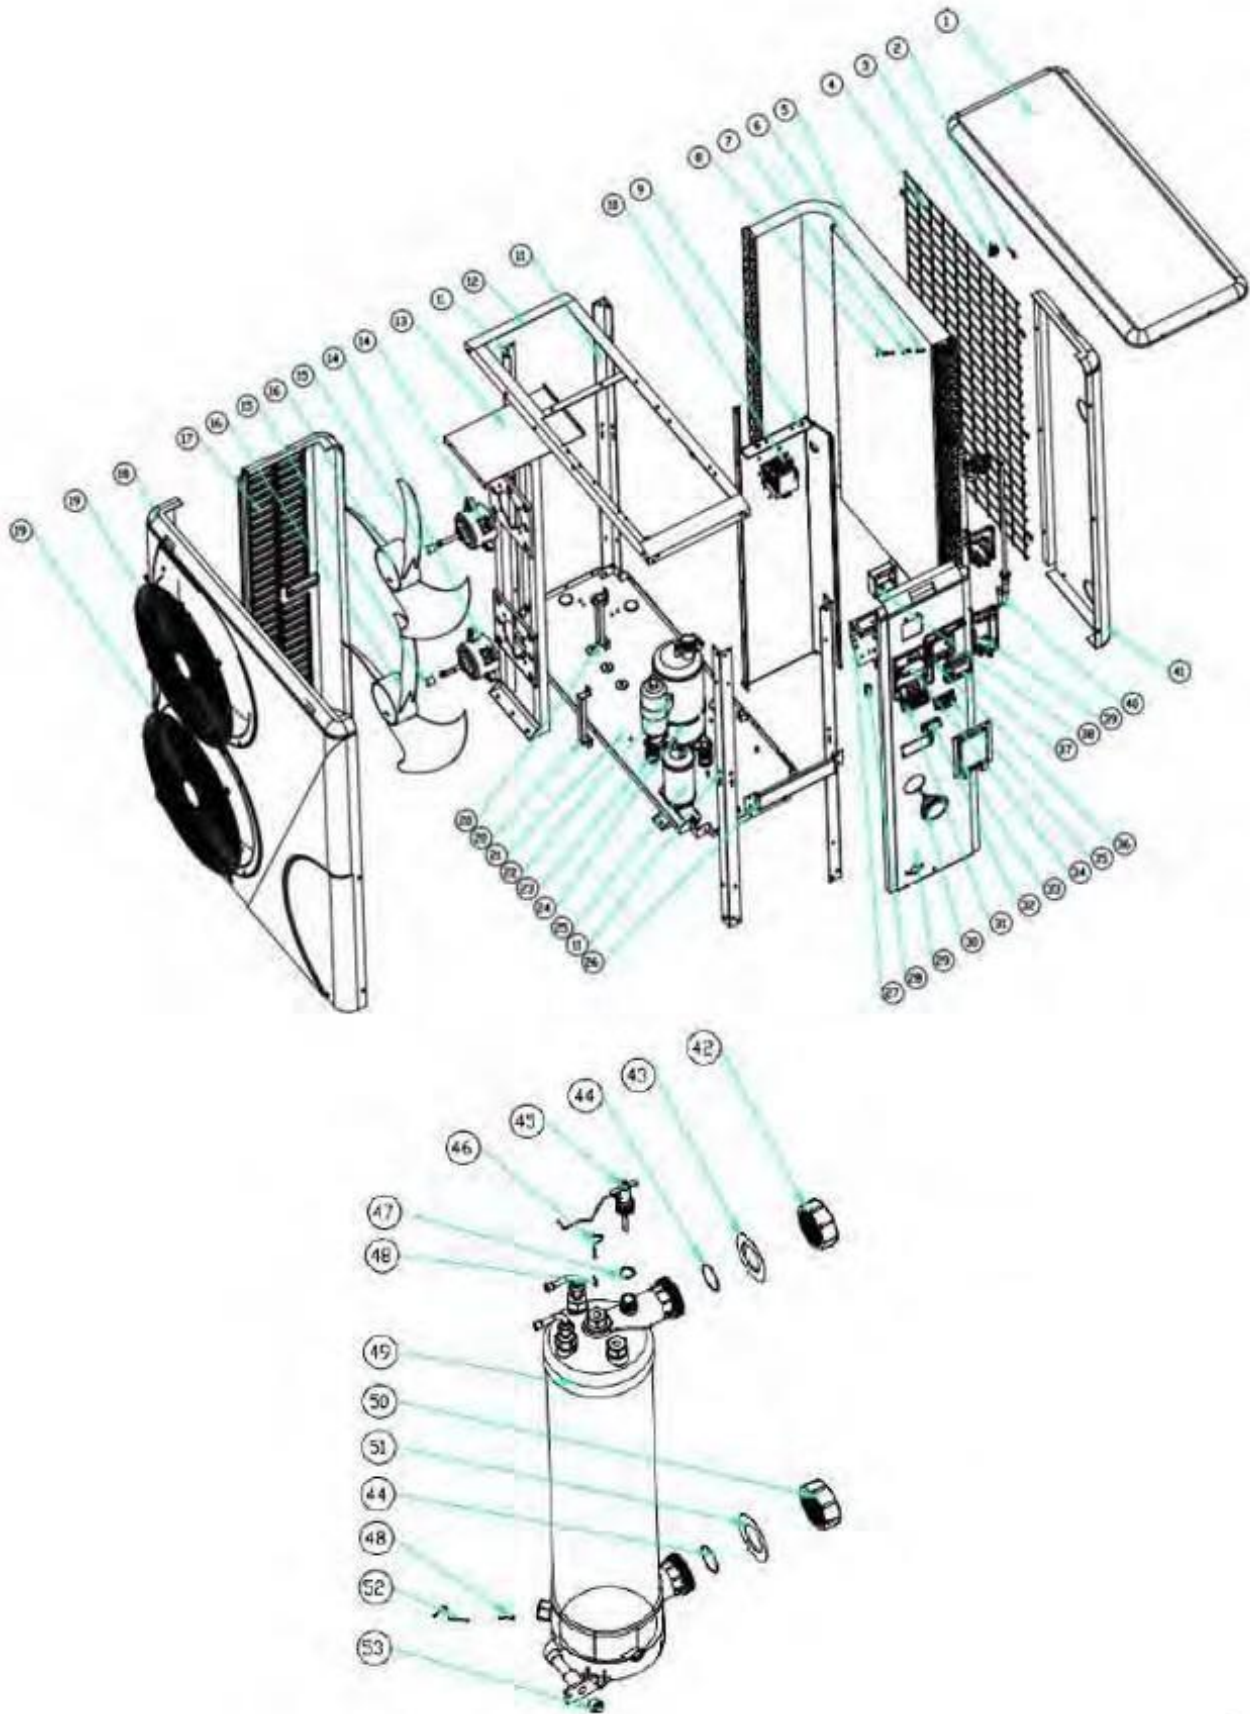

ELYO SMART NN ISI POMPASI

Model 68775, 68776, 68850, 68851(24 kW M,24 kW T, 28 kW M,28 kW T)

ELYO SMART NN ISI POMPASI

Model 68775, 68776, 68850, 68851(24 kW M,24 kW T, 28 kW M,28 kW T)