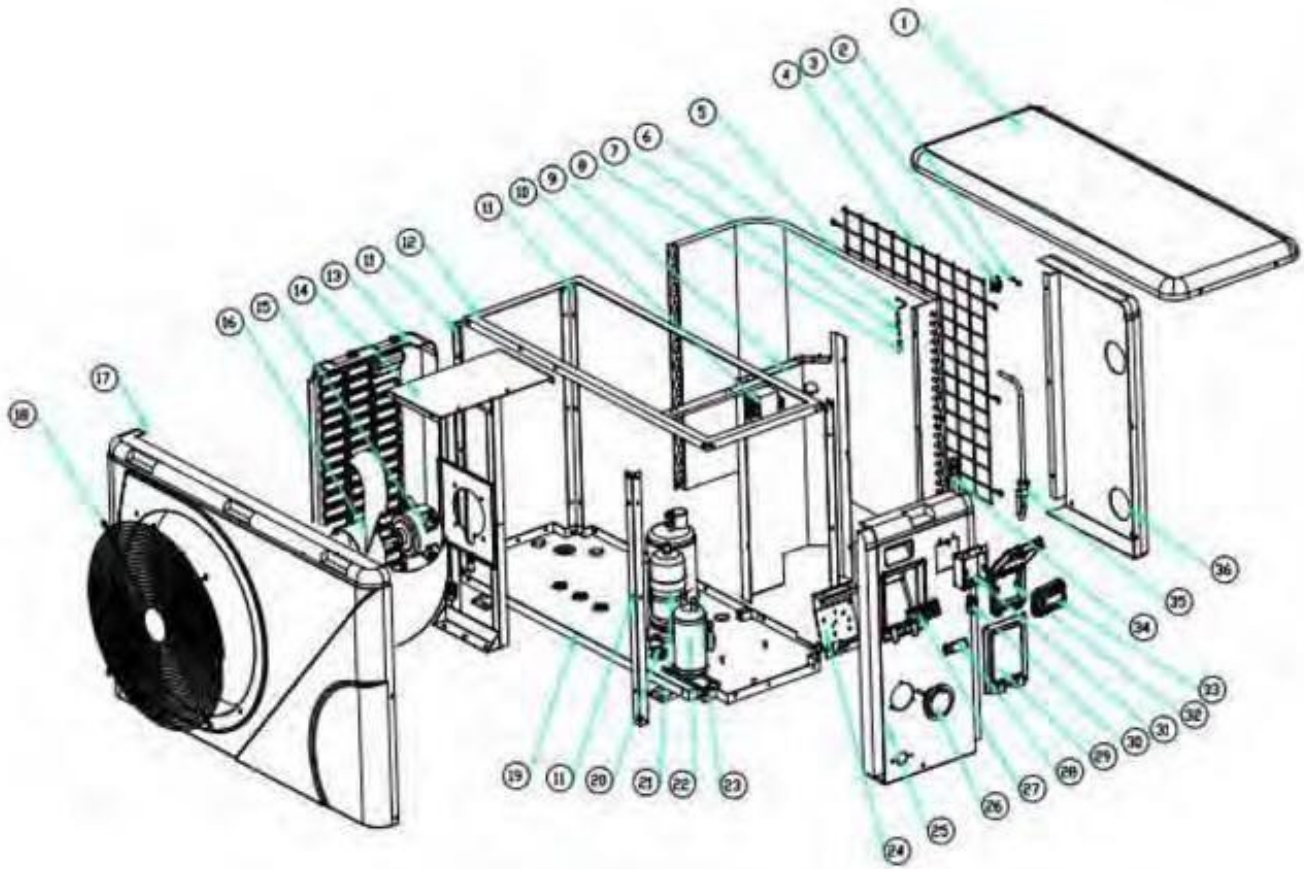

ELYO SMART NN ISI POMPASI Model 68771(12 kW)