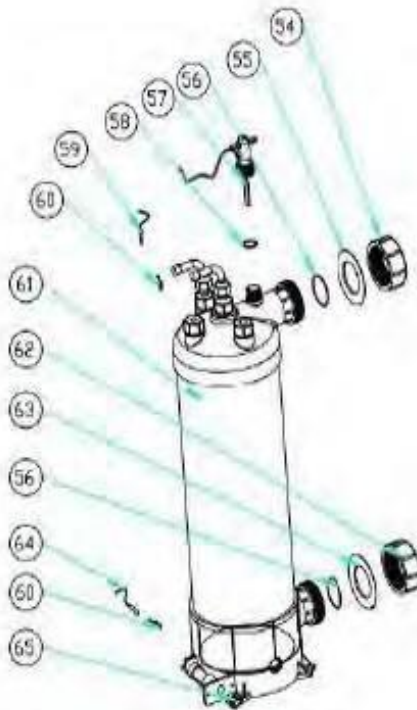

ELYO SMART NN ISI POMPASI Model 68771(12 kW)