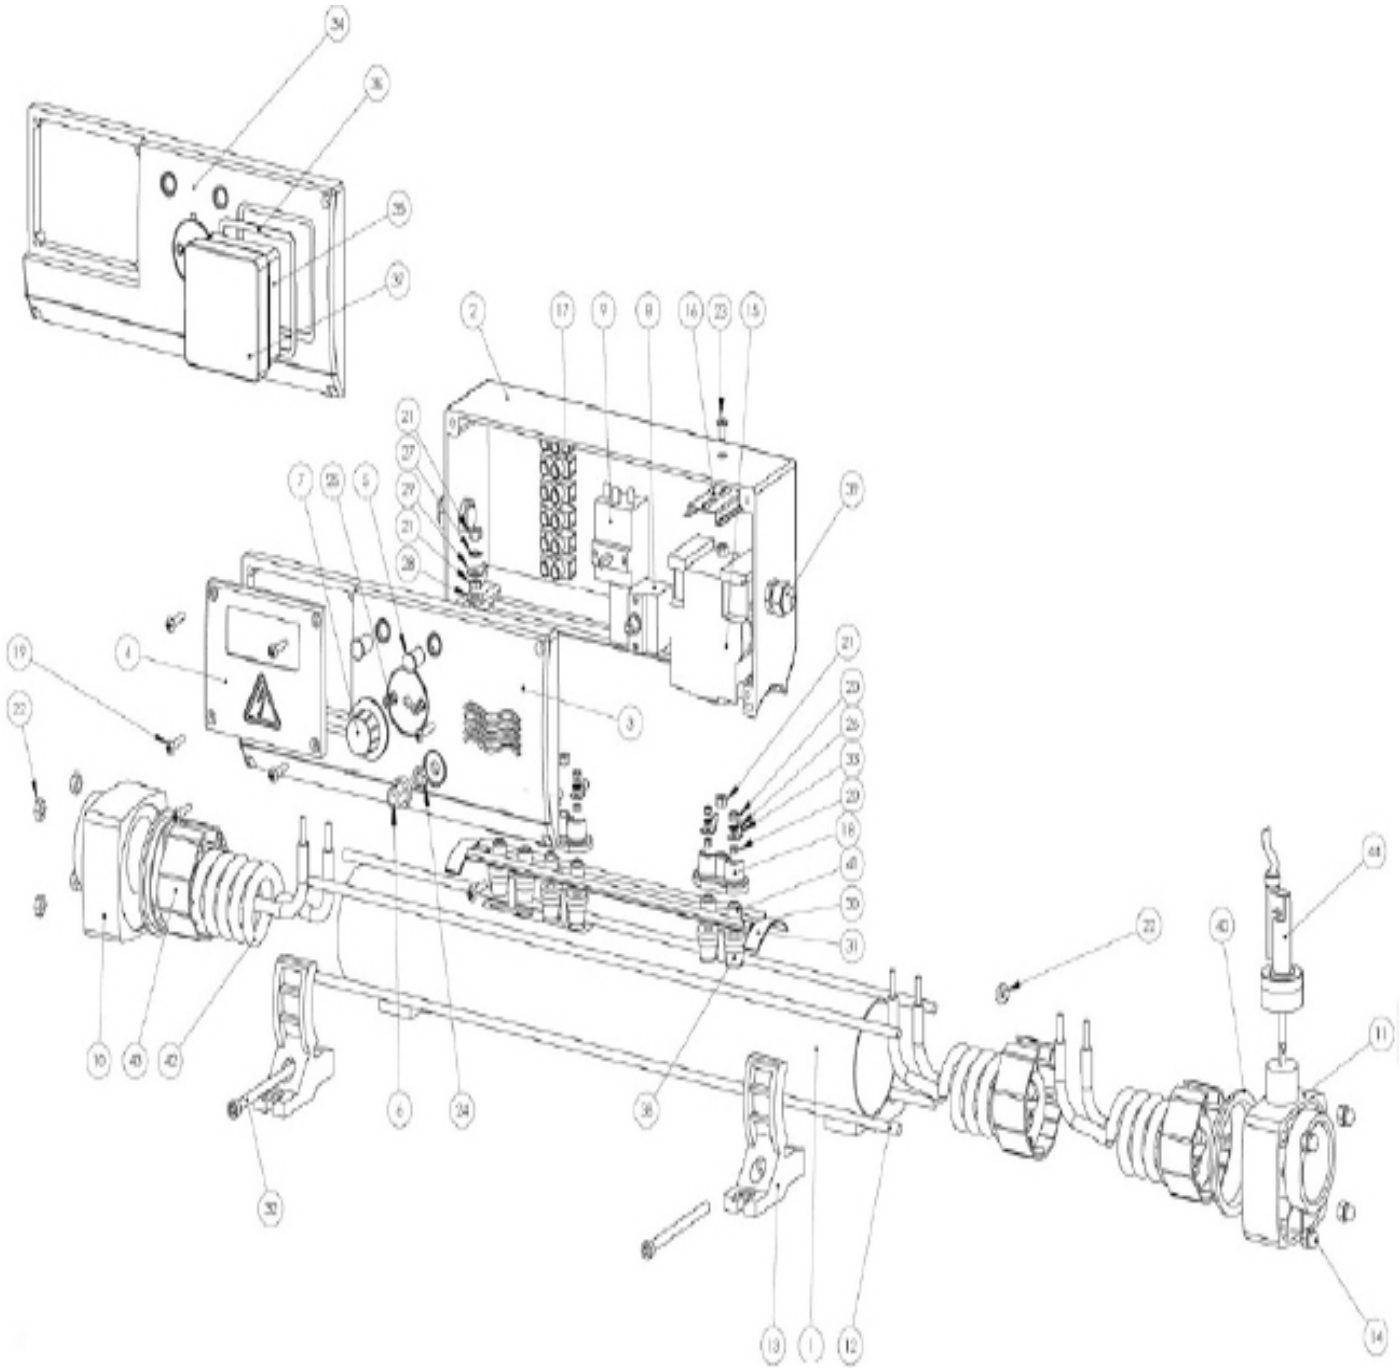

ELECRO 800 EVO ELEKTRIKLİ ISITICI

Model 8T36V, 8T39V, 8T3AV, 8T3B, 8T3C, 8T3D, 836V, 839V, 83AV, 83B, 83C, 83D

ELECRO 800 EVO ELEKTRİKLİ ISITICI

Model 8T36V, 8T39V, 8T3AV, 8T3B, 8T3C, 8T3D, 836V, 839V, 83AV, 83B, 83C, 83D