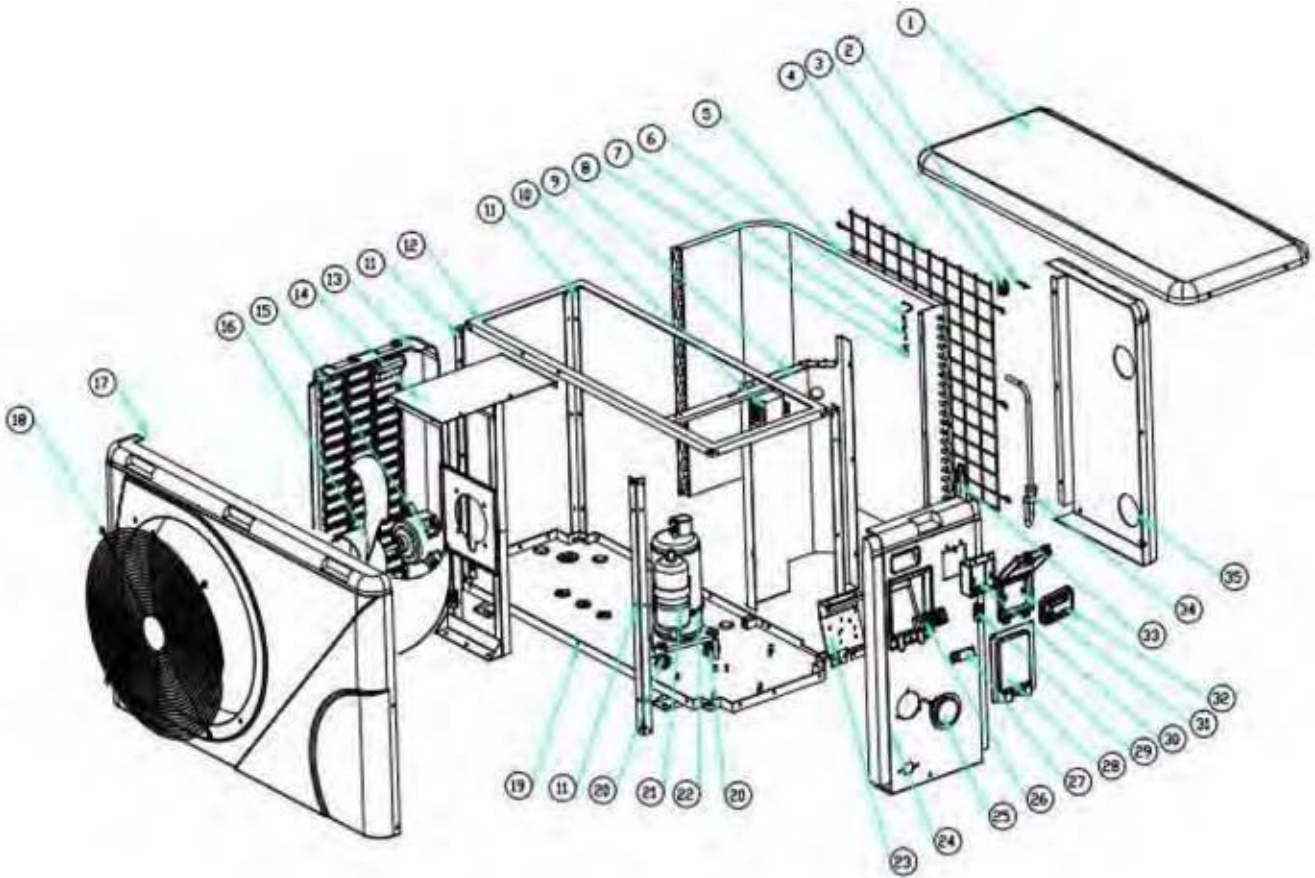

ELYO SMART NN ISI POMPASI Model 68771(12 kW)