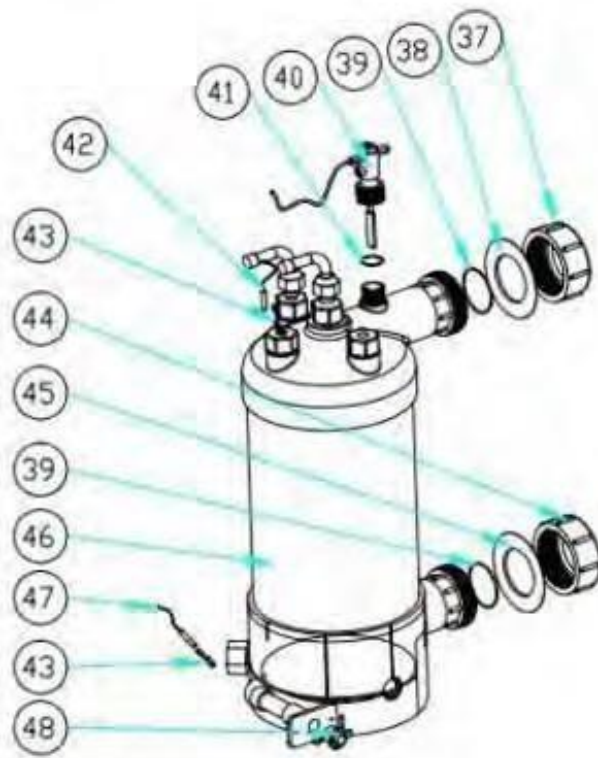

ELYO SMART NN ISI POMPASI Model 68771(12 kW)