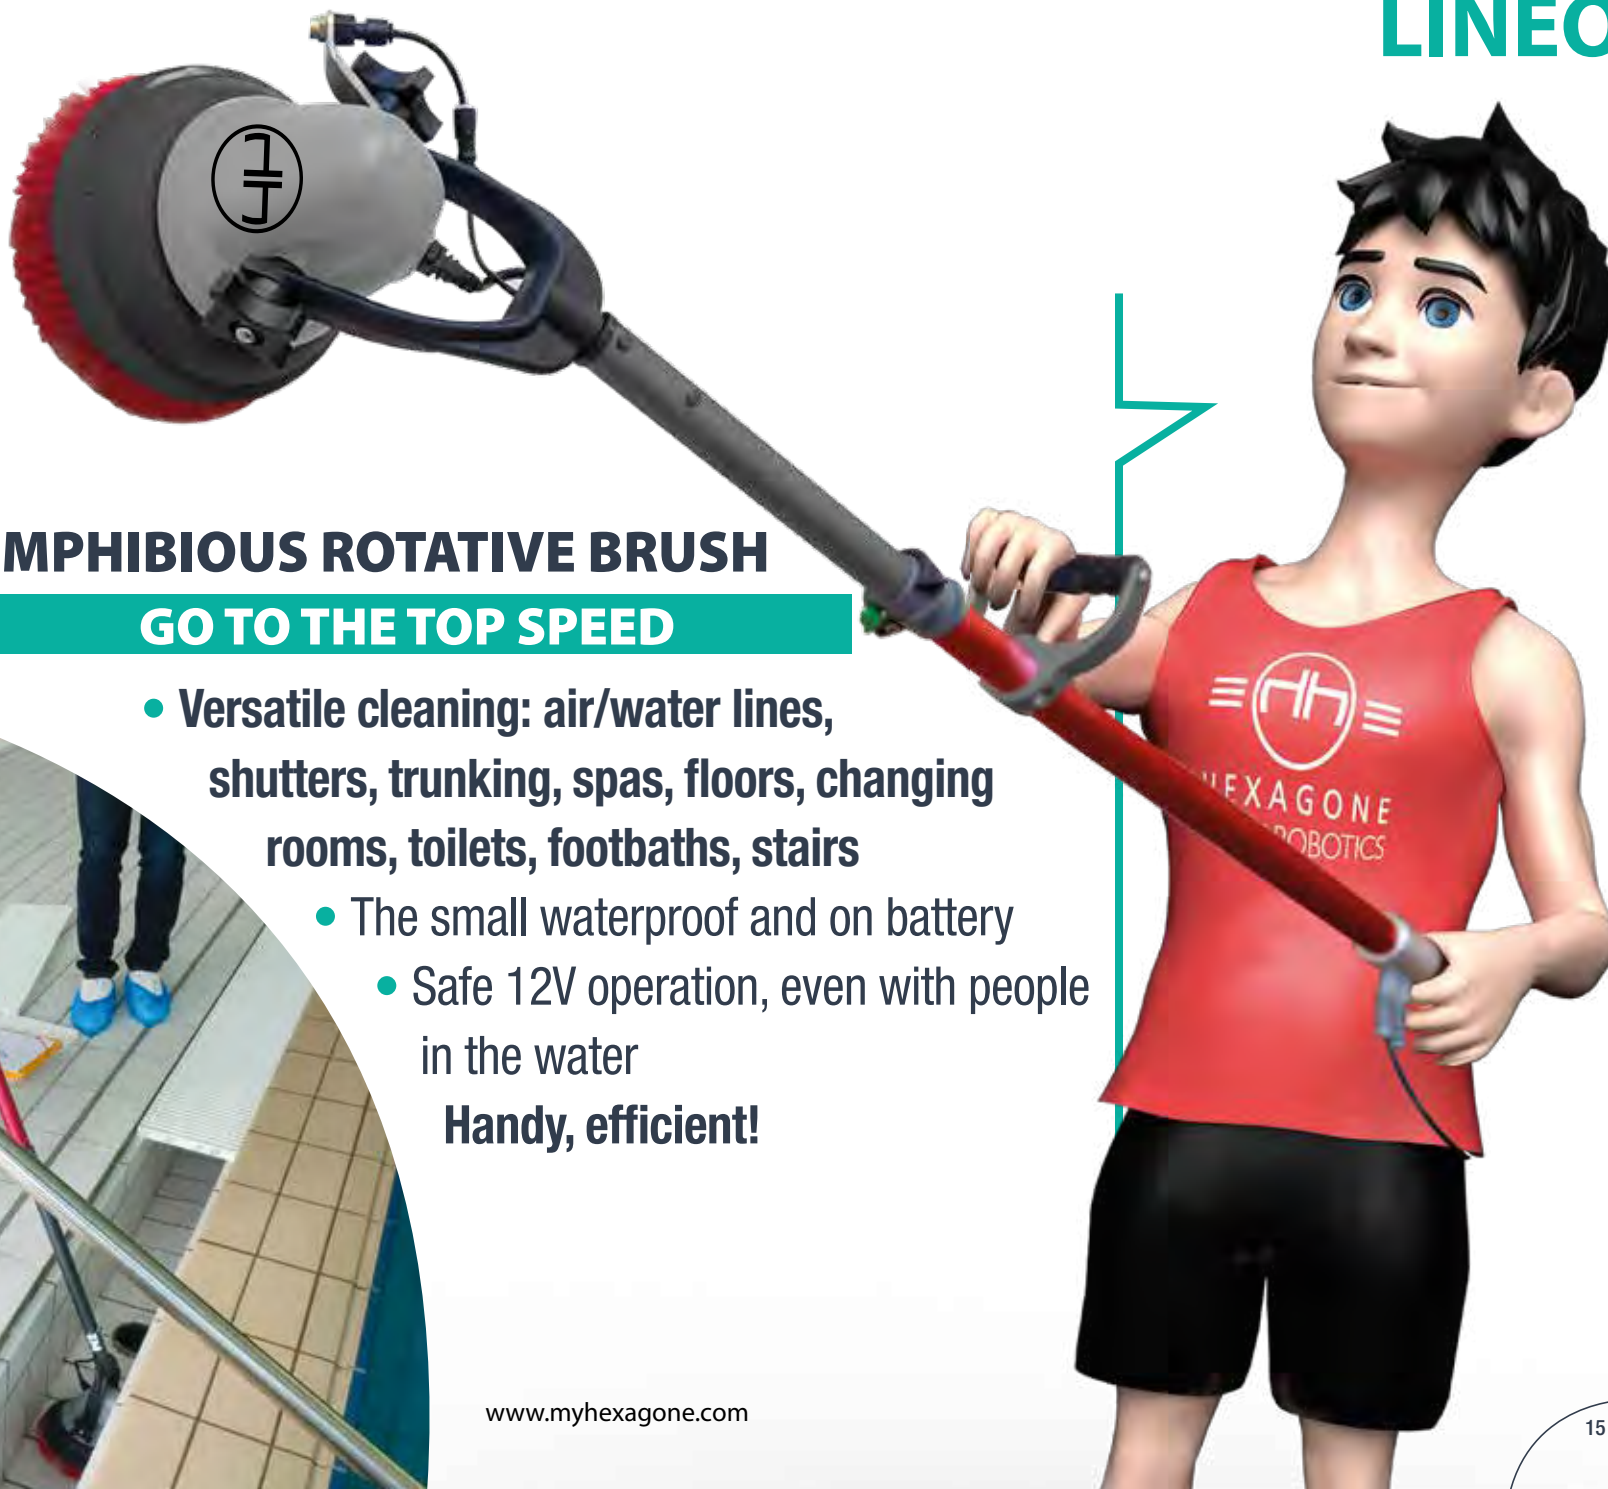

LINEO

## AMPHIBIOUS ROTATIVE BRUSH

### GO TO THE TOP SPEED

- Versatile cleaning: air/water lines, shutters, trunking, spas, floors, changing rooms, toilets, footbaths, stairs
  - The small waterproof and on battery
    - Safe 12V operation, even with people in the water
- Handy, efficient!**